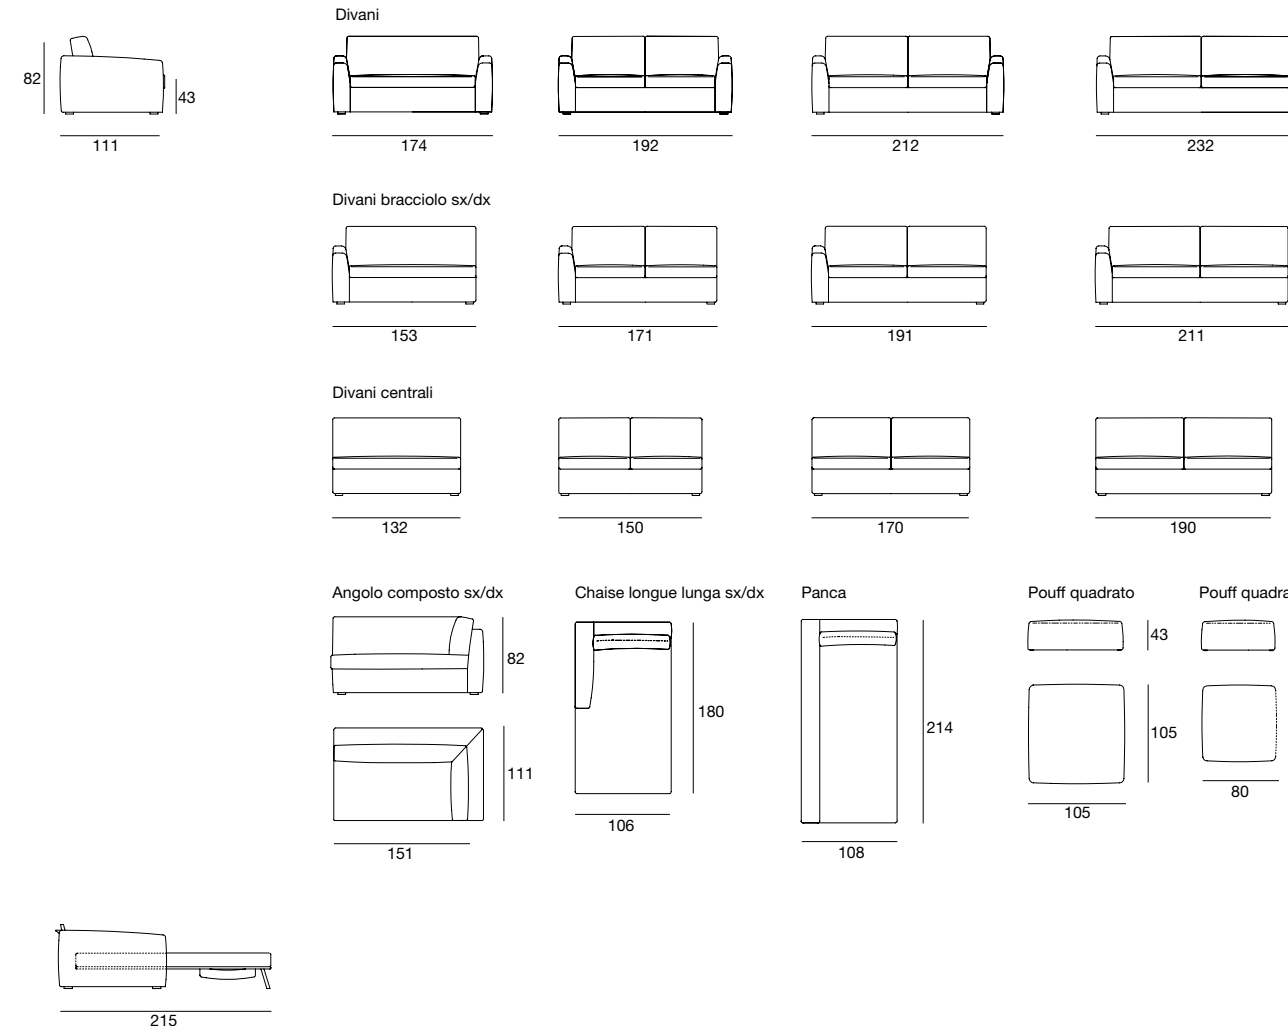

SPACE 668/669

Il letto è fornito con rete elettrosaldata e materasso in espanso, densità 30 M rivestito in cotone trapuntato.
The bed is supplied with electrically welded base and mattress in expanded, density 30 M covered in quilted cotton.

La rete da cm 142 si può inserire nei divani cm 150/171/192 (materasso 120x200x11 h.) The cm 142 base can be fitted in sofas cm 150/171/192 (mattress 120x200x11 h.)
La rete da cm 162 si può inserire nei divani cm 170/191/212 (materasso 140x200x11 h.) The cm 162 base can be fitted in sofas cm 170/191/212 (mattress 140x200x11 h.)
La rete da cm 182 si può inserire nei divani cm 190/211/232 (materasso 160x200x11 h.) The cm 182 base can be fitted in sofas cm 190/211/232 (mattress 160x200x11 h.)

Composizione pagine 98/99

Divano Space: rivestimento pelle Diamante 870 cat. ANILINA

Composizione pagine 100/101

Divano Space: rivestimento 1230/1 cat. G
Poltrona Diva: rivestimento 1020/100/4 cat. EXTRA

Composizione pagine 102/103

Divano Space: rivestimento 1240-01 cat. G