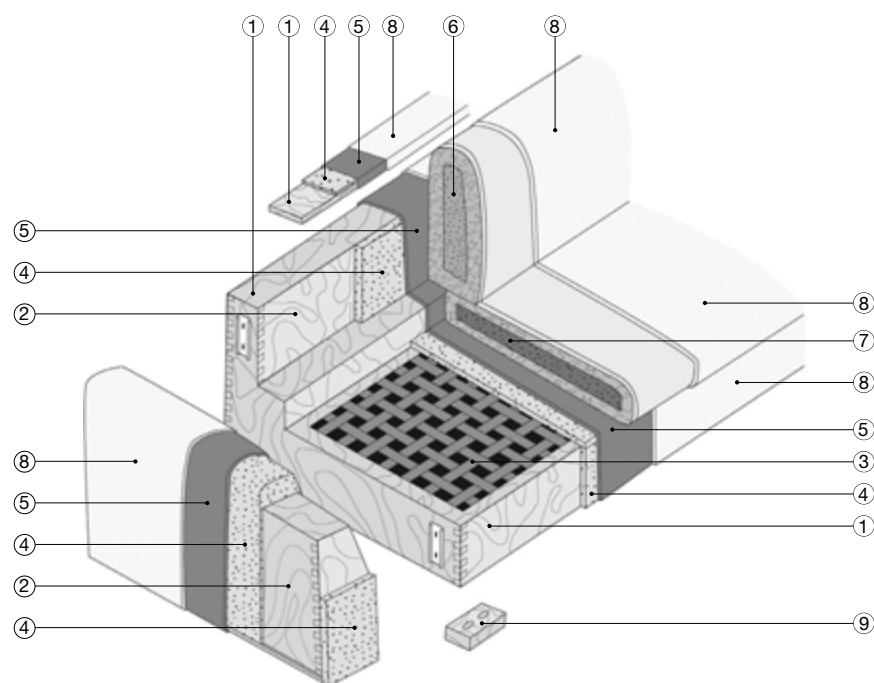

Rivestimento: **8**_Rivestimento in pelle o in tessuto completamente sfoderabile.

Finiture: **9**_Piedini in faggio tinto.

Characteristics: Extraordinarily versatile solutions for Space.

Space offers real comfort with its generous depth. The key feature is the real bed that comes with a comfortable, ergonomic-welded wire base. Space has fully removable covers.

Structure: **1**_Pinewood frame. **2**_Plywood panels.

3_Suspension obtained from 90 mm wide, Elast 790/4 elastic belts.

Structure padding: **4**_Differentiated density expanded polyurethane T25 - T40/P - PF25/SM. **5**_Resin 100 gr. coupled with velveteen.

Cushions padding goose down type: **6**_Backrest in goose down with foamed polyurethane insert at differentiated densities NIR 25/S - WLD/25S.

7_Seat cushion in goose down with foamed polyurethane insert at differentiated densities WLD 35 reinforcement T40 + Lympha 35/M.

Cushions padding polyurethane type: **6**_Backrest in foamed polyurethane at differentiated densities NIR 25/S + WLD/25S covered with Dacron fibre coupled with cotton 400 gr. **7**_Seat cushion in foamed polyurethane WLD 35 reinforcement T40 + Lympha 35/M covered with Dacron fibre coupled with cotton 400 gr.

Cover: **8**_Completely removable leather or fabric cover.

Finishing: **9**_Stained beech feet.