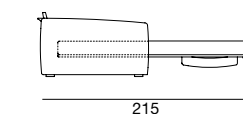

SPACE 668/669