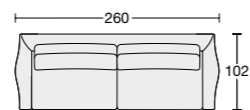

Composizione pagine 94/95

Divano Open: rivestimento pelle Diamante 718 cat. ANILINA piedini in alluminio lucido