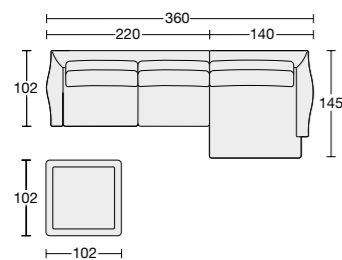

Composizione pagine 92/93

Divano Open: rivestimento 1570/09/01 cat. EXTRA e piedini in alluminio lucido
Pouff: rivestimento 1570/09/01 cat. EXTRA e piedini in alluminio lucido