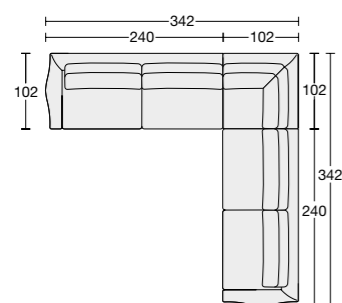

Composizione pagine 96/97

Divano Open: rivestimento 1210/21 cat. EXTRALUX piedini in alluminio lucido