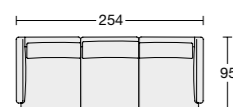

Composizione pagine 84/85

Divano Light: rivestimento pelle Diamante 816 cat. ANILINA piedini alluminio lucido