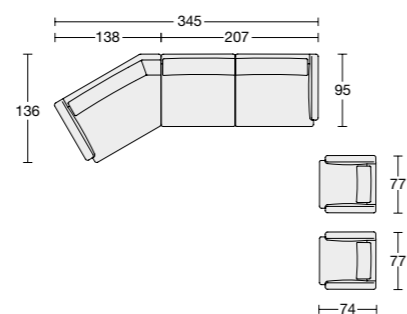

Composizione pagine 82/83

Divano Light: rivestimento 1300/01-4 cat. H piedini alluminio lucido
Poltrone Light: rivestimento 1300/01-3 cat. H piedini alluminio lucido

Composizione pagine 84/85

Divano Light: rivestimento pelle Diamante 816 cat. ANILINA piedini alluminio lucido