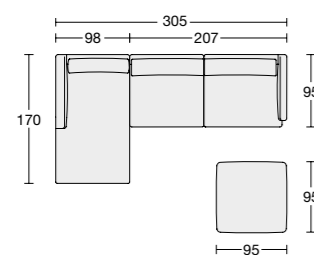

Composizione pagine 80/81

Divano Light: rivestimento 1310/01 cat. H piedini alluminio lucido
Pouff: rivestimento 1310/01 cat. H