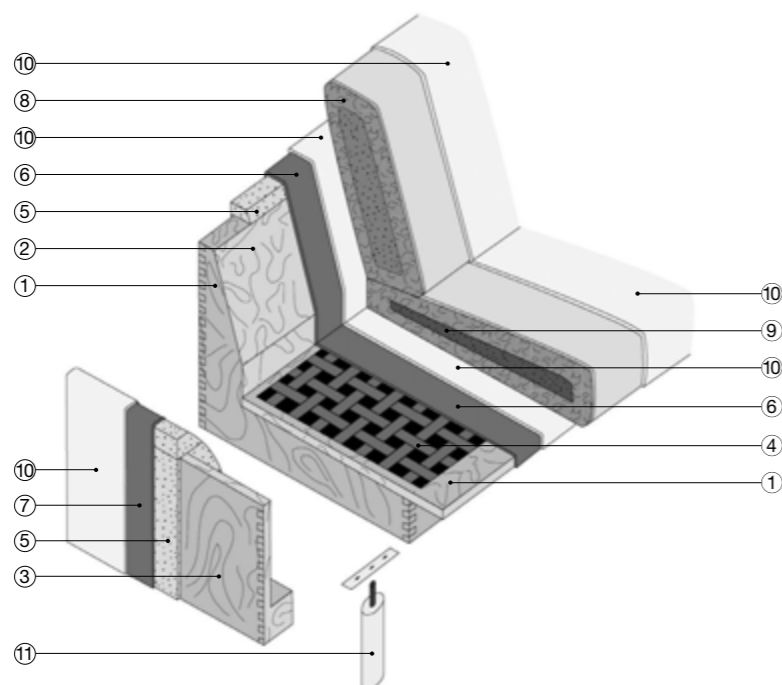

Structure: 1_Pinewood frame. 2_Plywood panels. 3_Multilayer panels. 4_Suspension obtained from 90 mm wide, Intes Elabelt 790/4 elastic belts.

Structure padding: 5_Differentiated density expanded polyurethane T25 - PF30 - T40P - SR75. 6_Velveten coupled with foamed polyurethane mm 10 TL/SC 200 gr. 7_Coupled cotton fabric 100 gr. with velveten.

Cushions padding goose down type: 8_Backrest cushions in white goose down Assopioma standard label with foamed polyurethane insert at differentiated densities PF21SM - PF25SM - T40. 9_Seat cushions in white goose down Assopioma standard label with foamed polyurethane insert at differentiated densities OS30FM - WLD35 - T40RC.

Cushions padding polyurethane type: 8_Backrest cushions in differentiated density expanded polyurethane PF21SM - PF25SM + heat bonded with 400 gr. cotton cover. 9_Seat cushions in differentiated density expanded polyurethane EM40 - OS30FM + heat bonded with 400 gr. cotton cover.

Cover: 10_Completely removable leather or fabric cover.

Finishing: 11_Polished aluminium feet or beech-wood: natural bleached or tinted wengè, walnut, dark walnut, cherry.

Composizione pagine 80/81

Divano Light: rivestimento 1310/01 cat. H piedini alluminio lucido
Pouff: rivestimento 1310/01 cat. H

Composizione pagine 82/83

Divano Light: rivestimento 1300/01-4 cat. H piedini alluminio lucido
Poltrone Light: rivestimento 1300/01-3 cat. H piedini alluminio lucido

Composizione pagine 84/85

Divano Light: rivestimento pelle Diamante 816 cat. ANILINA piedini alluminio lucido