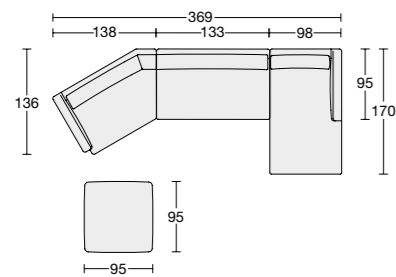

Composizione pagine 86/87

Divano Easy: rivestimento 1280/GH71 cat. G