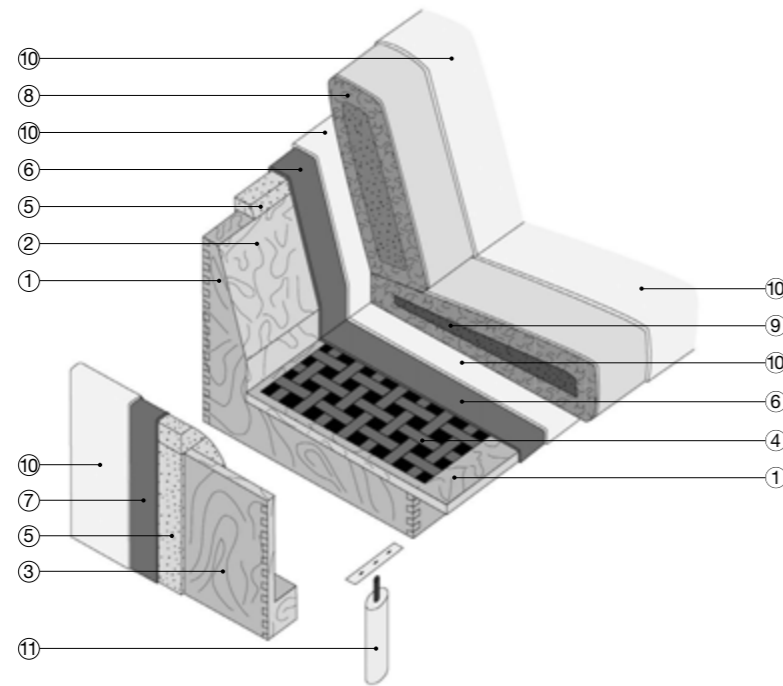

Structure; **1**_Pinewood frame. **2**_Plywood panels. **3**_Multilayer panels. **4**_Suspension obtained from 90 mm wide, Intes Elabelt 790/4 elastic belts.

Structure padding: **5**_Differentiated density expanded polyurethane T25 - PF30 - T40P - SR75. **6**_Velveteen coupled with foamed polyurethane mm 10 TL/SC 200 gr. **7**_Coupled cotton fabric 100 gr. with velveteen.

Cushions padding goose down type: **8**_Backrest cushions in white goose down Assopiuma standard label with foamed polyurethane insert at differentiated densities PF21SM - PF25SM - T40. **9**_Seat cushions in white goose down Assopiuma standard label with foamed polyurethane insert at differentiated densities OS30FM - WLD35 - T40RC.

Cushions padding polyurethane type: **8**_Backrest cushions in differentiated density expanded polyurethane PF21SM - PF25SM + heat bonded with 400 gr. cotton cover. **9**_Seat cushions in differentiated density expanded polyurethane EM40 - OS30FM + heat bonded with 400 gr. cotton cover.

Cover: **10**_Completely removable leather or fabric cover.

Finishing: **11**_Polished aluminium feet or beech-wood: natural bleached or tinted wengè, walnut, dark walnut, cherry.

Composizione pagine 86/87

Divano Easy: rivestimento 1280/GH71 cat. G

Composizione pagine 88/89

Divano Easy: rivestimento 1250/202 cat. EXTRA

Composizione pagine 90/91

Divano Easy: rivestimento 1610/105 cat. EXTRA
Poltrona Easy: rivestimento 1610/105 cat. EXTRA