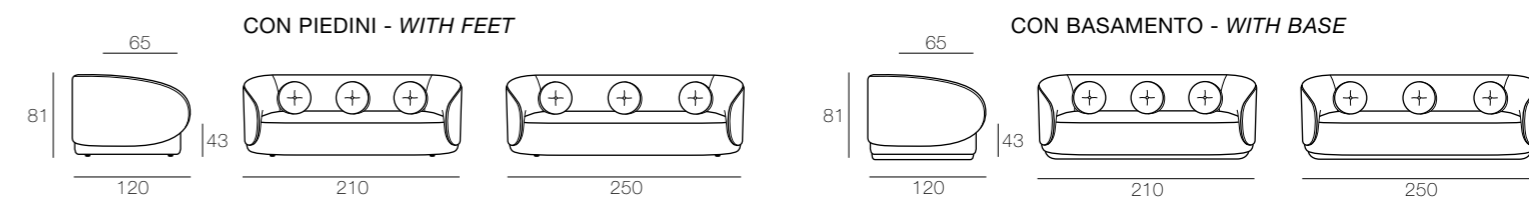

FUSION BEAN

Design Marconato&Zappa

Struttura: realizzata in legno massello e multistrato curvato, il molleggio è ottenuto con cinghie elastiche.

Imbottitura: sedile e schienale in poliuretano espanso a densità differenziata T40 e T25 rivestiti con resinato 150gr/mq accoppiato con vellutino.

Rivestimento: in pelle, Nabuk o tessuto.

Il divano è disponibile in due versioni, con basamento o con piedini.

Il basamento e i piedini sono realizzati in legno Faggio tinto o laccato nei colori disponibili.

Frame: solid wood and curved multi-ply, elastic webbing suspension.

Padding: seat and backrest in T40 and T25 differentiated density polyurethane foam covered with 150gr/m2 resin coupled with velveteen.

Cover: leather, Nubuck or fabric.

The sofa comes in two versions, with base or with feet. The base and feet are made of stained or lacquered beech wood in the available colours.