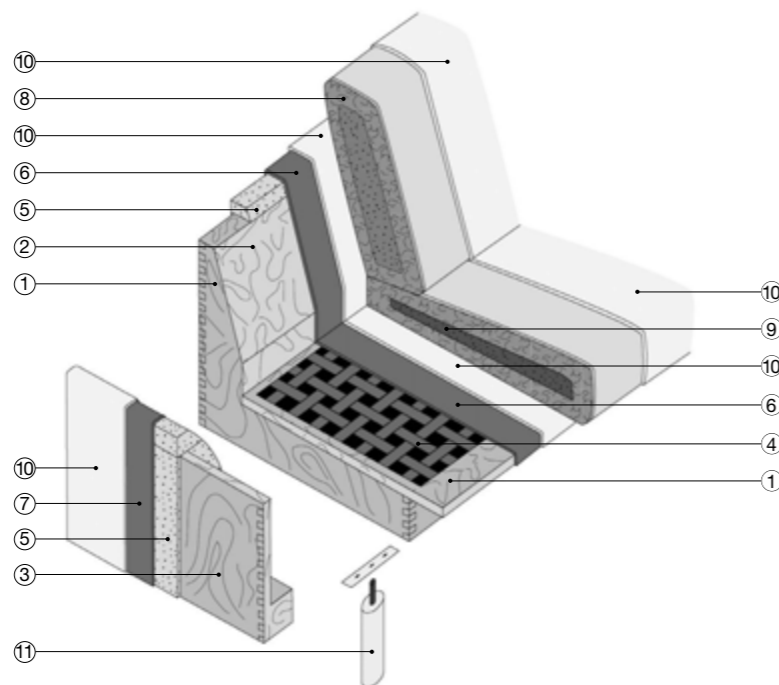

Rivestimento: 10_Rivestimento in pelle o in tessuto completamente sfoderabile.

Finiture: 11_Piedini in alluminio lucido oppure faggio naturale sbiancato o tinto: wengè, noce, noce scuro, ciliegio.

Structure: 1_Pinewood frame. 2_Plywood panels. 3_Multilayer panels.

4_Suspension obtained from 90 mm wide, Intes Elabelt 790/4 elastic belts.

Structure padding: 5_Differentiated density expanded polyurethane T25 - PF30 - T40P - SR75. 6_Velveten coupled with foamed polyurethane mm 10 TL/SC 200 gr. 7_Coupled cotton fabric 100 gr. with velveten.

Cushions padding goose down type: 8_Backrest cushions in white goose down Assopioma standard label with foamed polyurethane insert at differentiated densities PF21SM - PF25SM - T40. 9_Seat cushions in white goose down Assopioma standard label with foamed polyurethane insert at differentiated densities OS30FM - WLD35 - T40RC.

Cushions padding polyurethane type: 8_Backrest cushions in differentiated density expanded polyurethane PF21SM - PF25SM + heat bonded with 400 gr. cotton cover.

9_Seat cushions in differentiated density expanded polyurethane EM40 - OS30FM + heat bonded with 400 gr. cotton cover. **Cover:** 10_Completely removable leather or fabric cover.

Finishing: 11_Polished aluminium feet or beech-wood: natural bleached or tinted wengè, walnut, dark walnut, cherry.

Composizione pagine 144/145

Poltrona Light: rivestimento 1300/01-3 cat. piedini alluminio lucido

Composizione pagine 146/147

Poltrona Easy: rivestimento 1610-105 cat. EXTRA

LIGHT 674/675

MOON

design marconato&zappa

Struttura: 1_Struttura in legno multistrati tamburato.

Rivestimento: 5_Rivestimento in pelle o in tessuto completamente sfoderabile.

Finiture: 6_Basamento in frassino naturale sbiancato o tinto wengè, noce, noce scuro, ciliegio e laccato bianco o nero.

Structure: 1_Multilayer frame.

Cover: 5_Completely removable leather or fabric cover.

Finishing: 6_Base in ash-wood: natural bleached or tinted wengè, walnut, dark walnut, cherry and white or black lacquered.