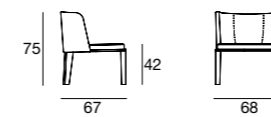

MOON 678

Poltrona