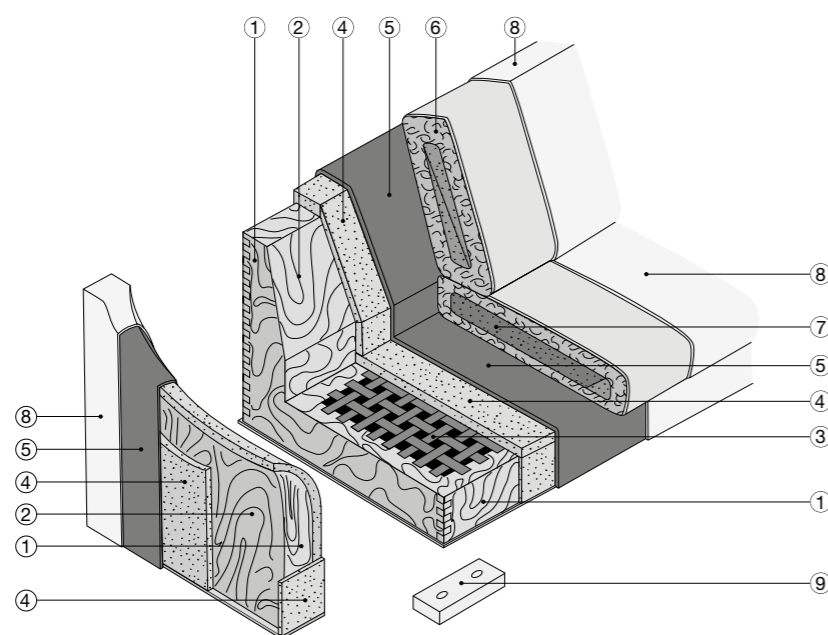

Structure: 1_Pinewood frame. 2_Pinewood panels.

3_Springing with elastic belts type Intes Elabelt 790/S width 90 mm.

Structure padding: 4_Foamed polyurethane at differentiated densities Olmo POLILATEX 65 HD, Olmo HIGH COMFORT PF 21 SM and Olmo POLILATEX T 40 P.

5_Velveteeen coupled TL 200 gr. and TL 100 gr. grey quilted rumber.

Cushions padding feather type: 6_Backrest in feather with foamed polyurethane insert at differentiated densities Olmo HIGH COMFORT PF 21 SM and Olmo D/25 SM. Covered with cotton fabric. 7_Seat cushion in feather with foamed polyurethane insert at differentiated densities Olmo HIGH COMFORT PF 35, Olmo POLILATEX T 40/P and Olmo B.S PF 35 FR. Covered with cotton fabric.

Cushion padding polyurethane type: 6_Backrest cushion in foamed polyurethane at various densities Olmo D/25SM and Olmo HIGH COMFORT PF 21 SM. Covered with Dacron fibre coupled with cotton 400 gr. 7_Seat cushion in foamed polyurethane at differentiated densities Olmo HIGH COMFORT PF 35, Olmo POLILATEX T 40/P and Olmo B.S PF 35 FR. Covered with Dacron fibre coupled with cotton 400 gr.

Cover: 8 Completely removable leather or fabric cover.

Finishing: 9_Feet in tinted beech-wood.

Composizione pagine 74/75

Divano Passion: rivestimento 1540/13 cat. G

Composizione pagine 76/77

Divano Passion: rivestimento pelle Cristal 51 cat. Anilina piedini wengè
Poltrona Passion: rivestimento 1550/3-2 cat. EXTRA

Composizione pagine 78/79

Divani Passion: rivestimento 1540-11 cat. G

PASSION 680/681

Divani

170

200

220

240

Poltrone bracciolo sx/dx

100

120

Divani bracciolo sx/dx

150

180

200

220

Poltrone centrali

80

100

Divani centrali

130

160

180

200

Chaise longue lunga sx/dx

105

Angolo retto

87

100

Pouff quadrato

42

100

Pouff quadrato

42

80

Poggiatesta

55

76

Cuscino

50

Poltrona

82

42

87

240

Il letto disponibile con rete ortopedica a doghe in faggio o rete a maglia e materasso in espanso speciale rivestito in fodera di cotone trapuntato. The bed is available with orthopaedic base with beech wood slats or link mesh and mattress in special expanded covered in cotton fabric.

La rete da cm 122 si può inserire nei divani cm 130/150/170 (mat. 105x180x8 h.) The cm 122 base can be fitted in sofas cm 130/150/170 (mattress 105x180x8 h.)

La rete da cm 152 si può inserire nei divani cm 160/180/200 (mat. 135x180x8 h.) The cm 152 base can be fitted in sofas cm 160/180/200 (mattress 135x180x8 h.)

La rete da cm 172 si può inserire nei divani cm 180/200/220/240 (mat. 155x180x8 h.) The cm 172 base can be fitted in sofas cm 180/200/220/240 (mattress 155x180x8 h.)