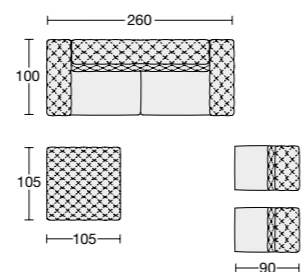

Composizione pagine 50/51 - 52/53

Divano Elliot tutto imbottito: rivestimento pelle Diamante 7851 cat. ANILINA
Poltroncine: rivestimento velluto 1470/2012 cat. EXTRALUX e basamento frassino tinto wengé
Pouff tutto imbottito: rivestimento pelle Diamante 7851 cat. ANILINA